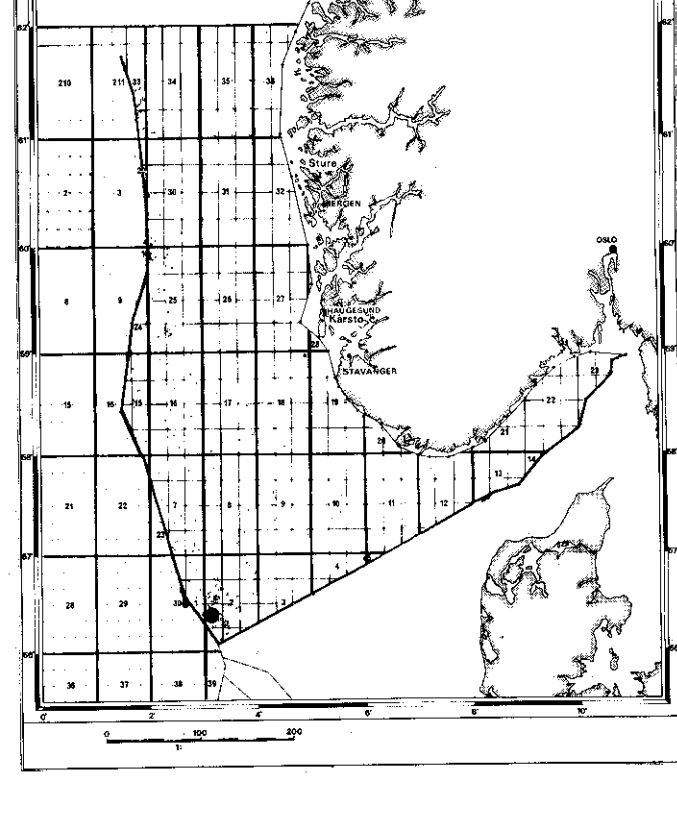

LOCATION MAP

COMPLETION LOG

scale 1 : 4000